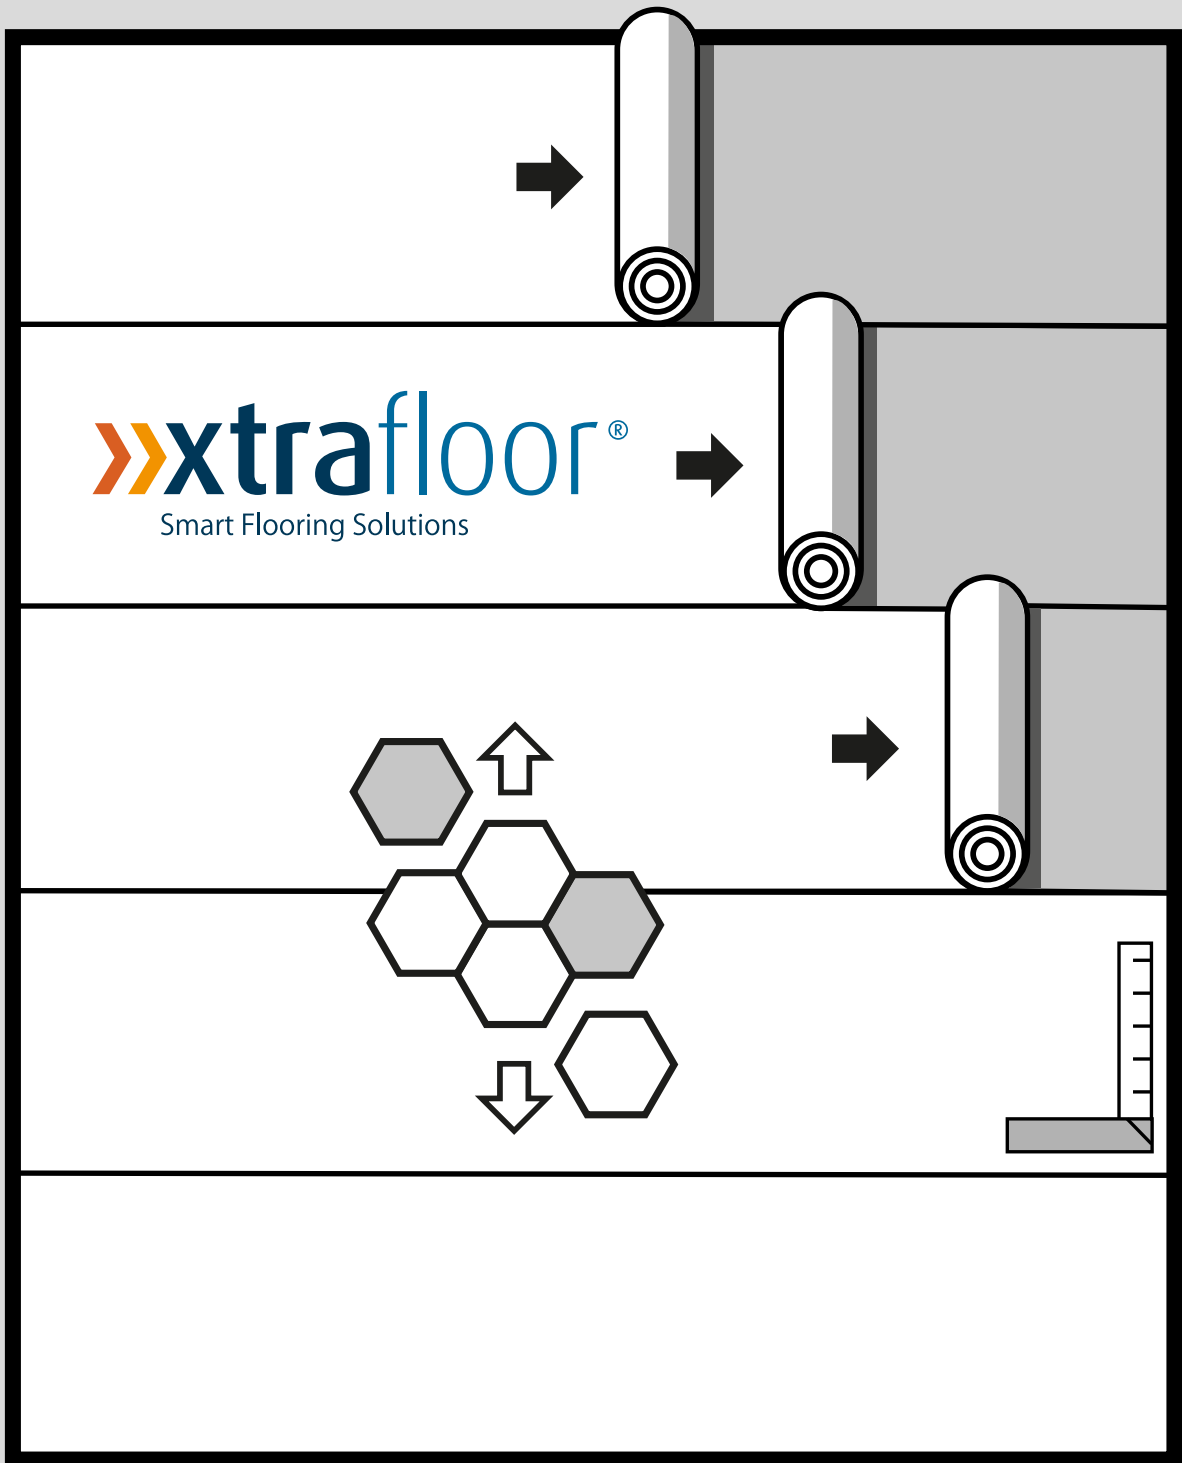

Trapezoid
452,64 x 196 mm

Triangle
452,64 x 392 mm

Parallelogram
452,64 x 196 mm

Tools

COMMERCIAL

COMMERCIAL

xtrafloor[®]
Smart Flooring Solutions

xtrafloor[®]
Smart Flooring Solutions