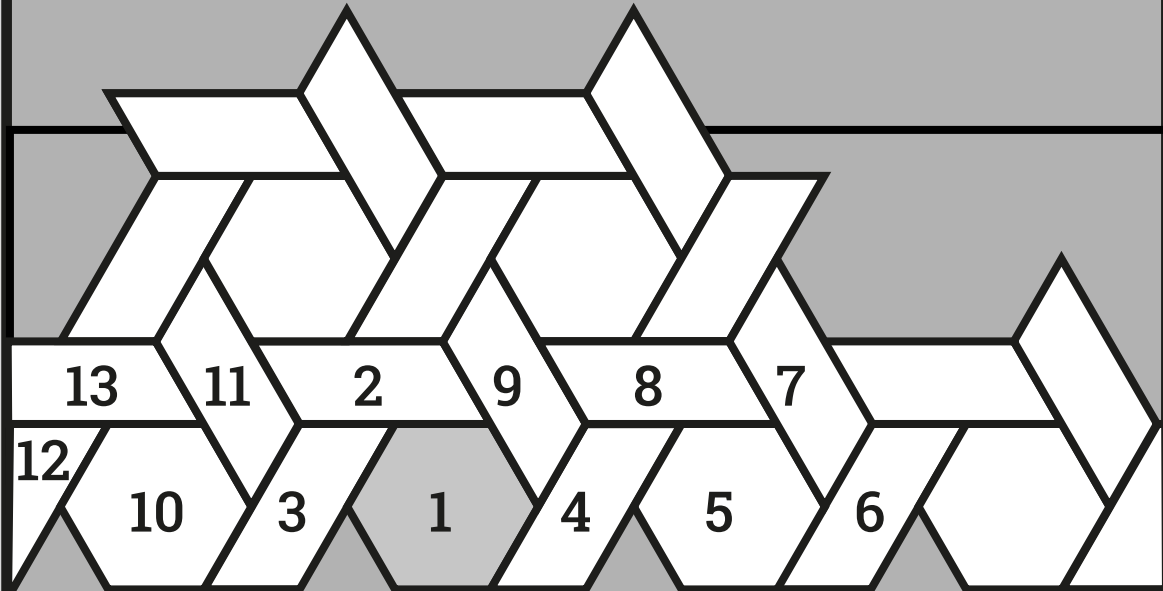

COMMERCIAL

Studio Moods formats

Diamond
113,16 x 196 mm

Hexagon
226,32 x 196 mm

Small Plank
261,33 x 65,33 mm

Big Diamond
226,32 x 392 mm

Big Hexagon
452,64 x 392 mm

Chevron
522,67 x 92,40 mm

(Big) Hexagon

COMMERCIAL

P10

Wicker

COMMERCIAL

Herringbone 1/2

COMMERCIAL

Herringbone 2/2