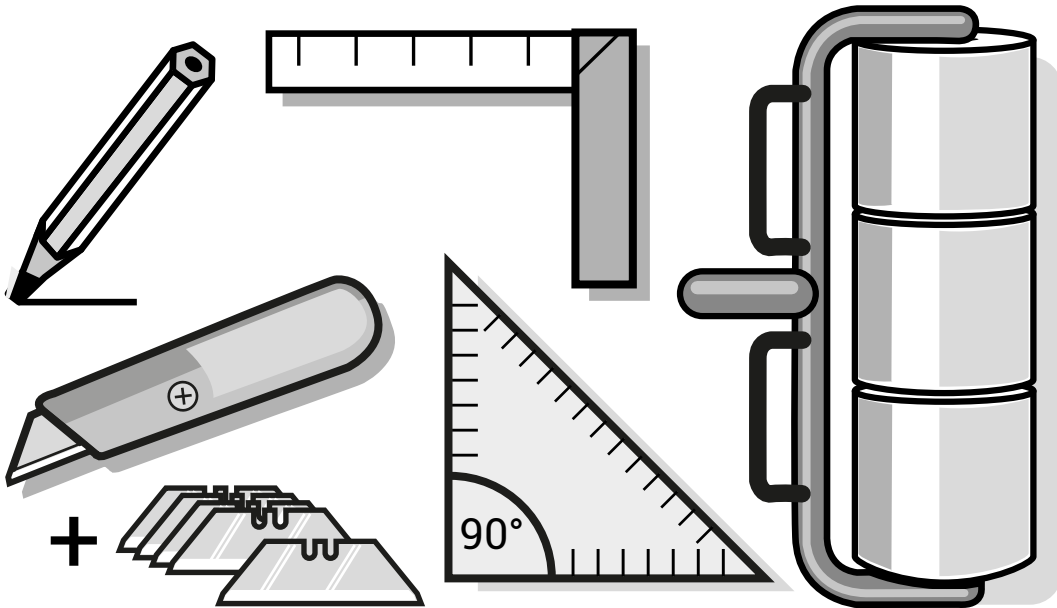

COMMERCIAL

Studio Moods formats

Diamond
113,16 x 196 mm

Hexagon
226,32 x 196 mm

Small Plank
261,33 x 65,33 mm

Big Diamond
226,32 x 392 mm

Big Hexagon
452,64 x 392 mm

Chevron
522,67 x 92,40 mm

Trapezoid
452,64 x 196 mm

Triangle
452,64 x 392 mm

Parallelogram
452,64 x 196 mm

Tools

COMMERCIAL

COMMERCIAL

xtrafloor[®]
Smart Flooring Solutions

xtrafloor[®]
Smart Flooring Solutions