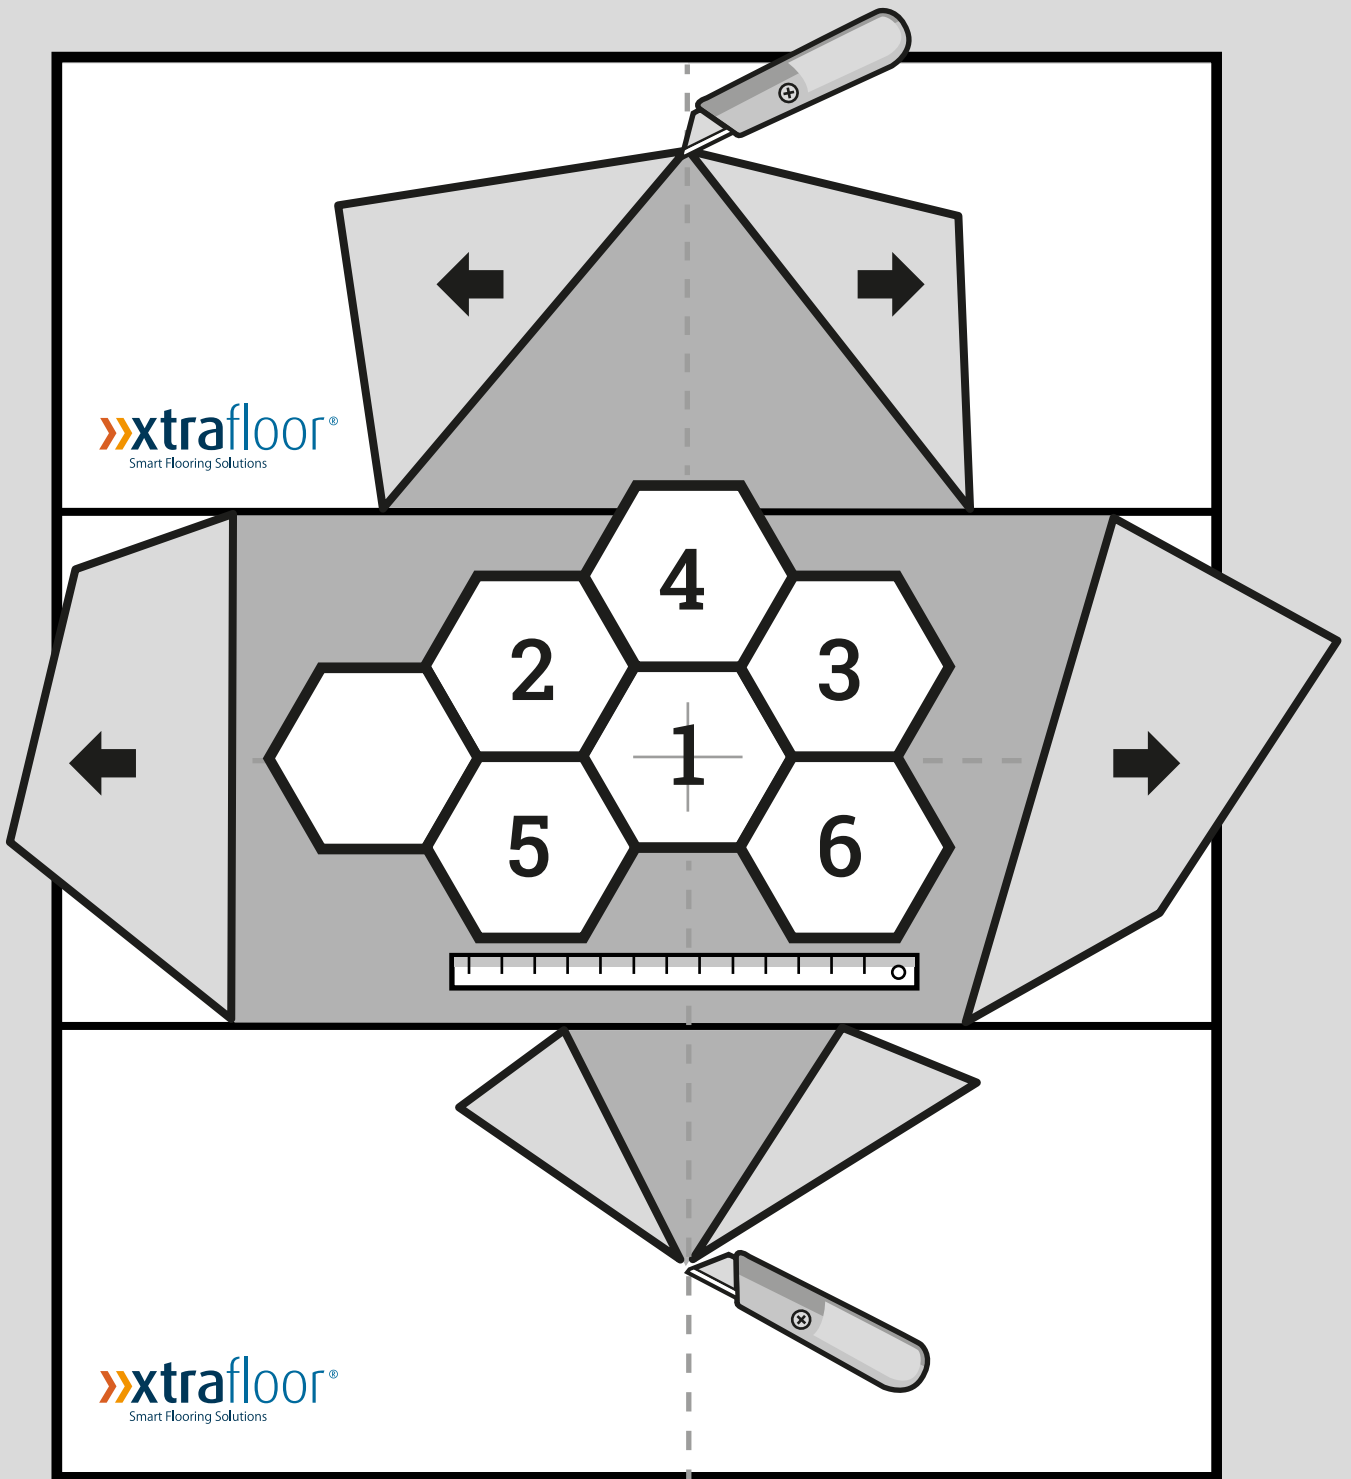

COMMERCIAL