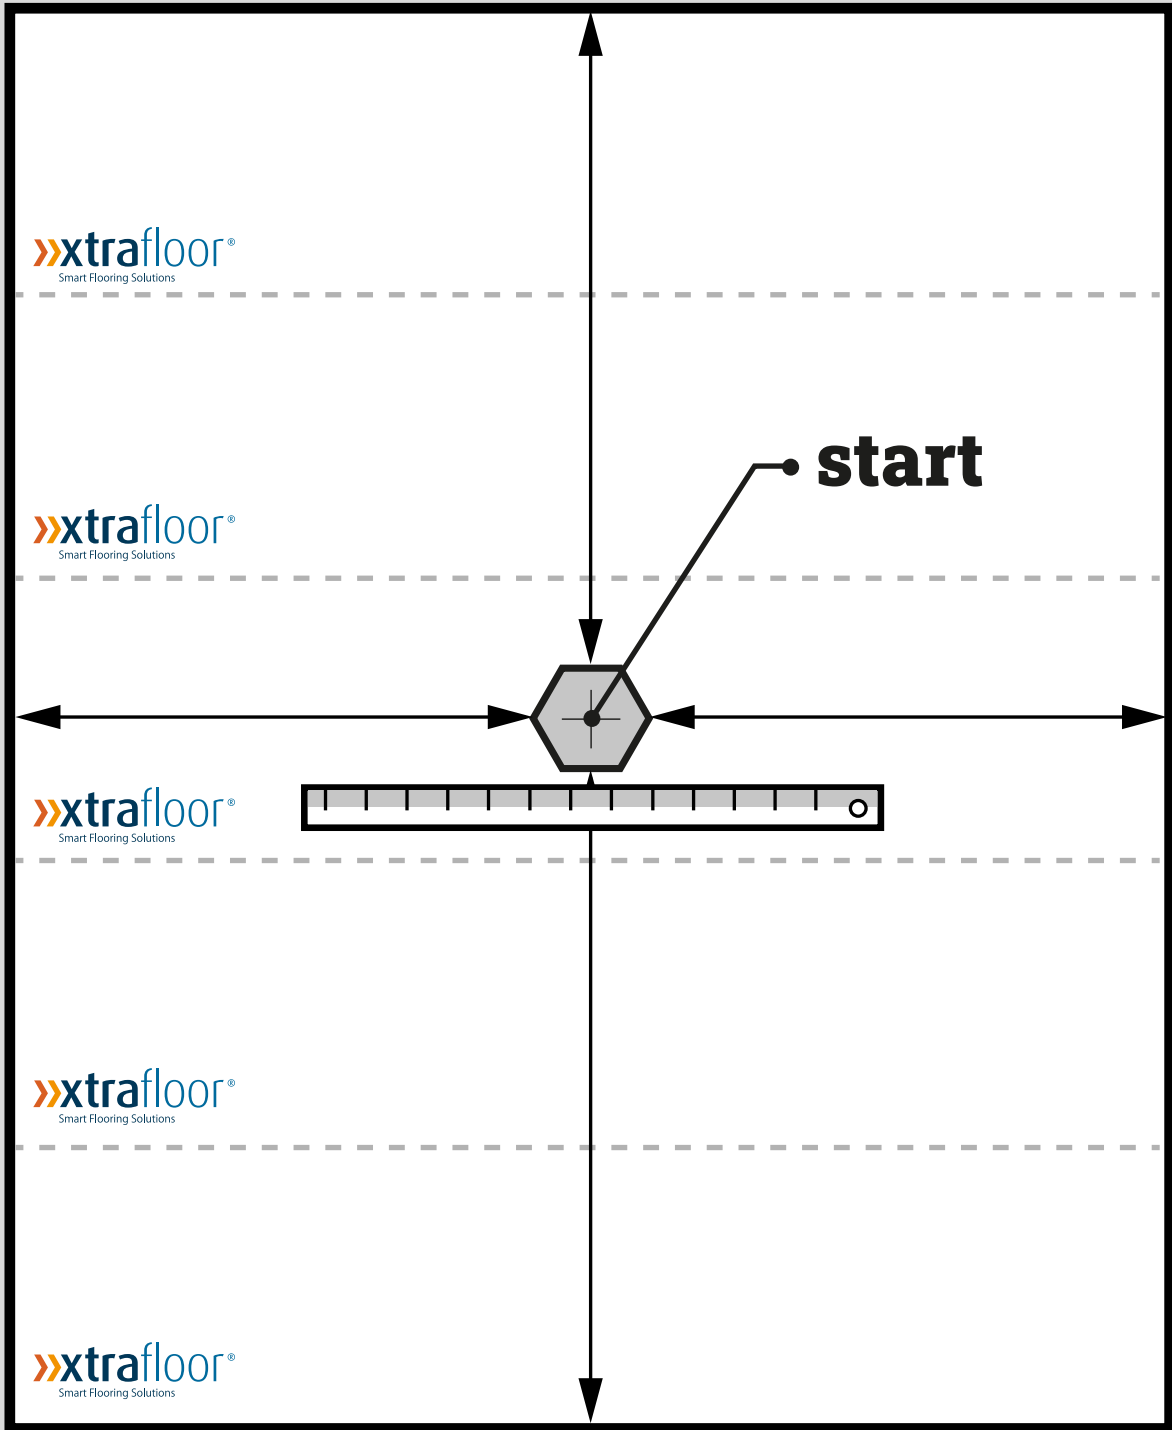

COMMERCIAL

Studio Moods formats

Diamond
113,16 x 196 mm

Hexagon
226,32 x 196 mm

Small Plank
261,33 x 65,33 mm

Big Diamond
226,32 x 392 mm

Big Hexagon
452,64 x 392 mm

Chevron
522,67 x 92,40 mm

Trapezoid
452,64 x 196 mm

Triangle
452,64 x 392 mm

Parallelogram
452,64 x 196 mm

Tools

COMMERCIAL

COMMERCIAL

xtrafloor[®]
Smart Flooring Solutions

xtrafloor[®]
Smart Flooring Solutions