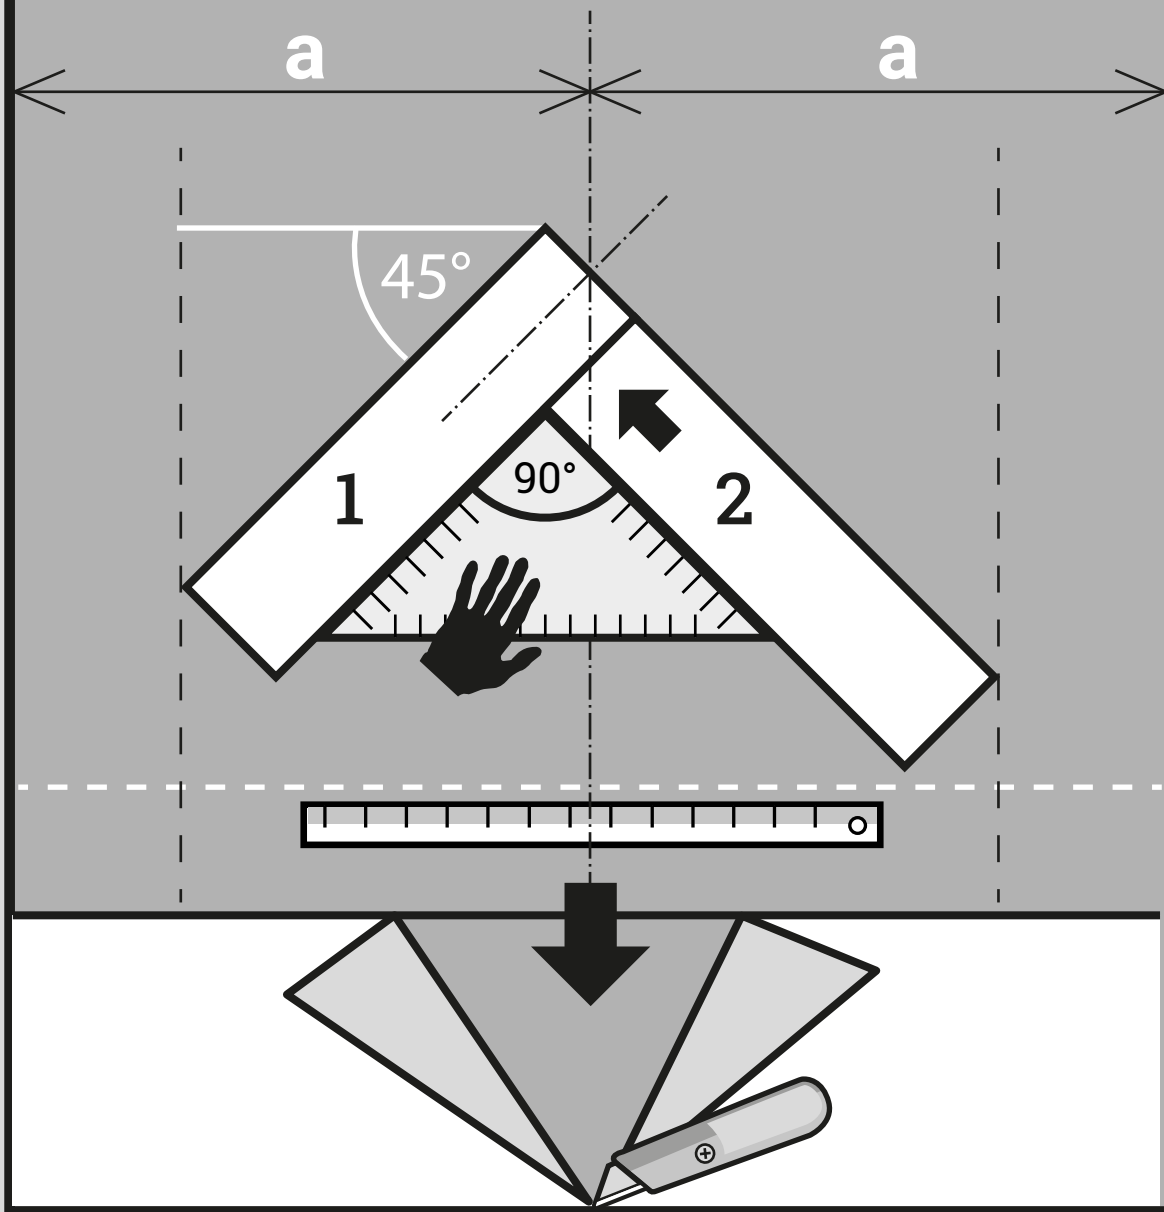

COMMERCIAL

Studio Moods formats

Diamond
113,16 x 196 mm

Hexagon
226,32 x 196 mm

Small Plank
261,33 x 65,33 mm

Big Diamond
226,32 x 392 mm

Big Hexagon
452,64 x 392 mm

Chevron
522,67 x 92,40 mm

(Big) Hexagon

COMMERCIAL

P10

Wicker

COMMERCIAL

Herringbone 1/2

COMMERCIAL

Herringbone 2/2