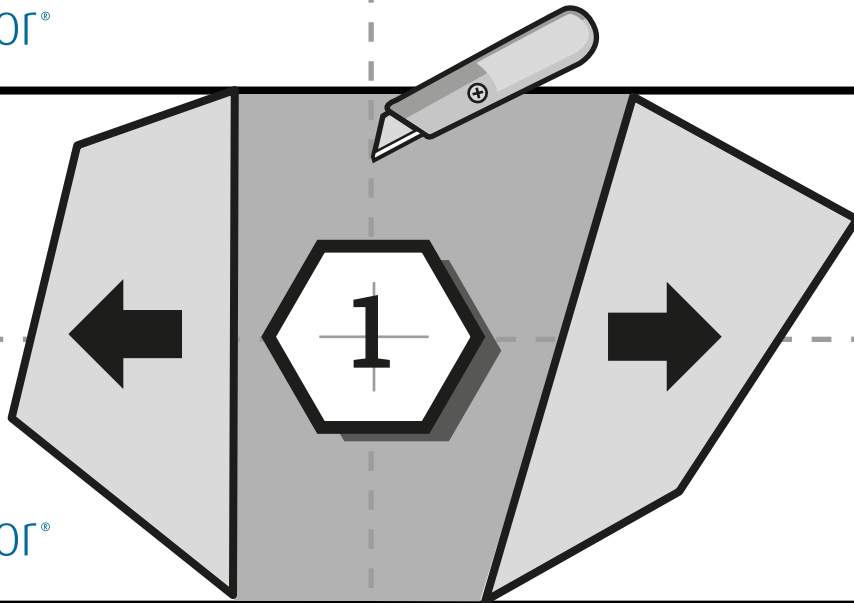

COMMERCIAL

Studio Moods formats

Diamond
113,16 x 196 mm

Hexagon
226,32 x 196 mm

Small Plank
261,33 x 65,33 mm

Big Diamond
226,32 x 392 mm

Big Hexagon
452,64 x 392 mm

Chevron
522,67 x 92,40 mm

Trapezoid
452,64 x 196 mm

Triangle
452,64 x 392 mm

Parallelogram
452,64 x 196 mm

Tools

COMMERCIAL

COMMERCIAL

xtrafloor[®]
Smart Flooring Solutions

xtrafloor[®]
Smart Flooring Solutions