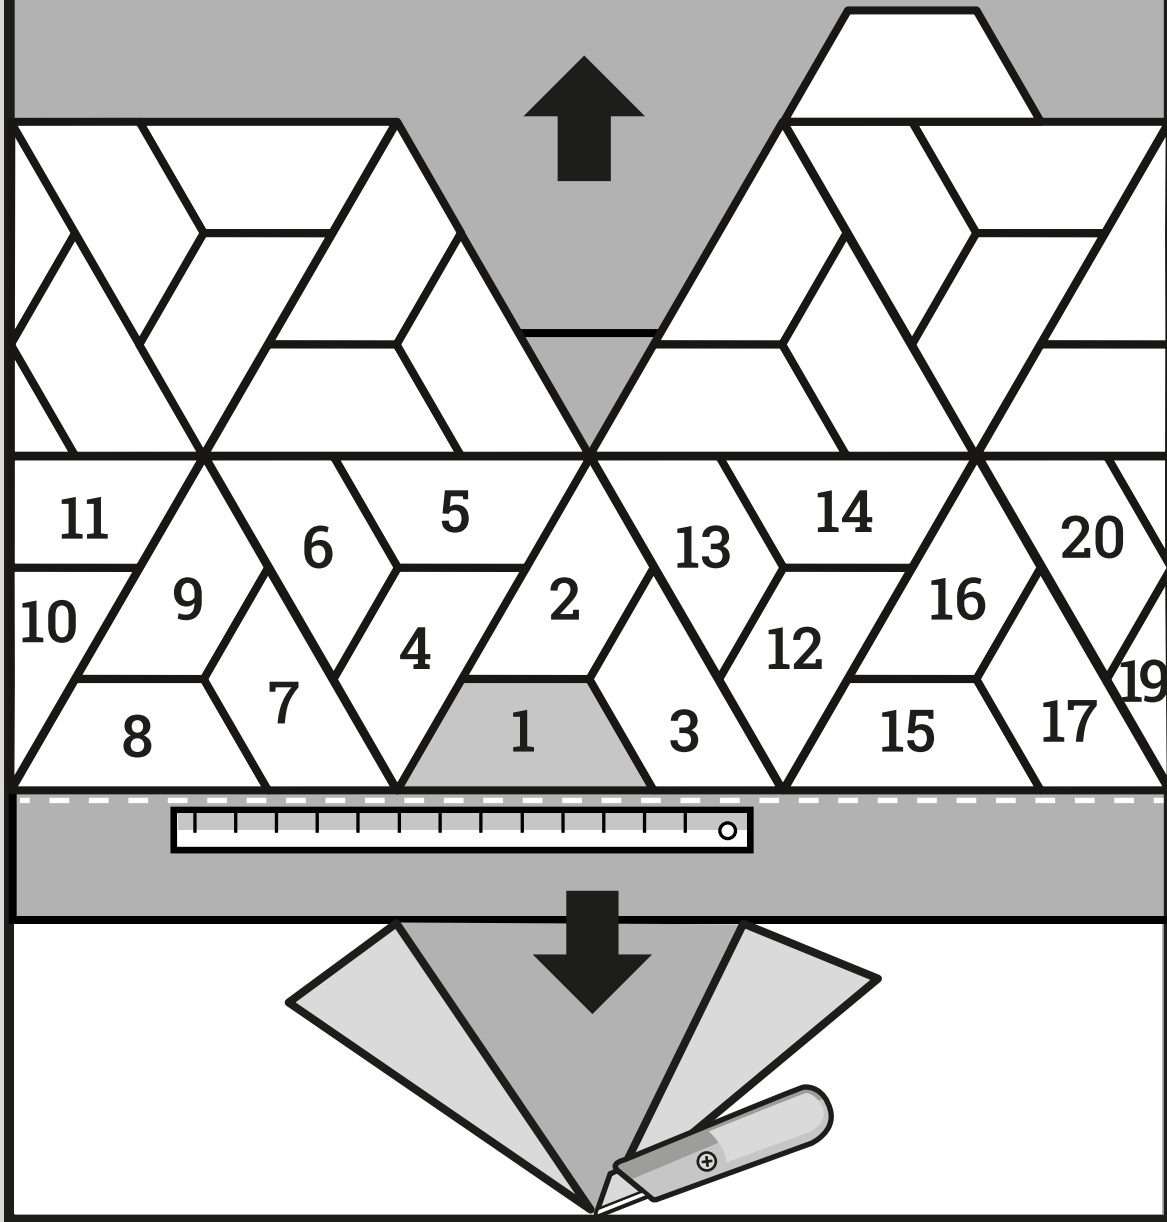

Vortex

COMMERCIAL